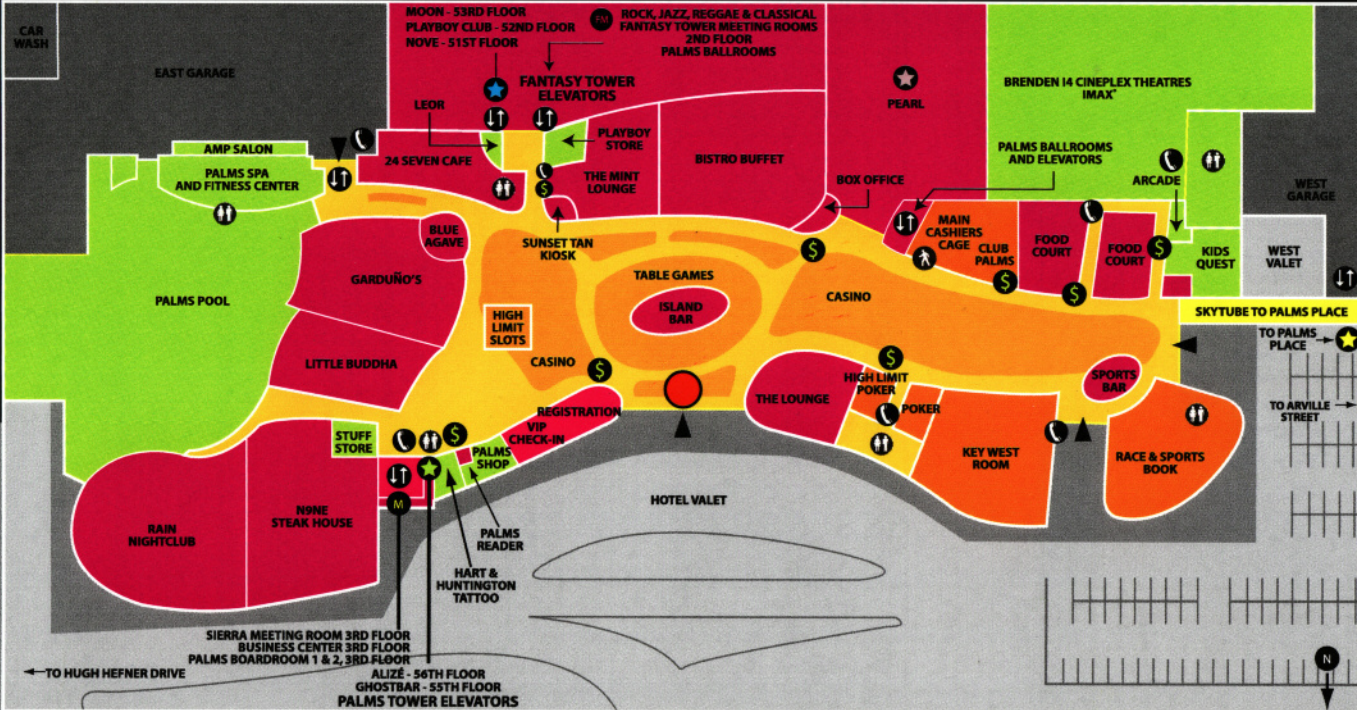

DIRECTORY CASINO LEVEL

- GAMING
- RESTAURANTS/LOUNGES ENTERTAINMENT
- HOTEL SERVICES
- RECREATION
- PARKING GARAGE
- OUTDOOR PARKING

- ENTRANCES
- FM FANTASY TOWER MEETING ROOMS
- M SIERRA MEETING ROOM BUSINESS CENTER
- ★ ALIZÉ & GHOSTBAR
- ♿ RESTROOMS
- \$ ATMS
- E ELEVATORS
- 🚶 SECURITY
- ☎ PHONES
- ★ PEARL
- ★ PLAYBOY CLUB, MOON & NOVE ITALIANO
- ★ PALMS PLACE

▲ TO PALMS PLACE
▲ TO ARVILLE STREET
▲ TO HUGH HEFNER DRIVE

N

JAN08