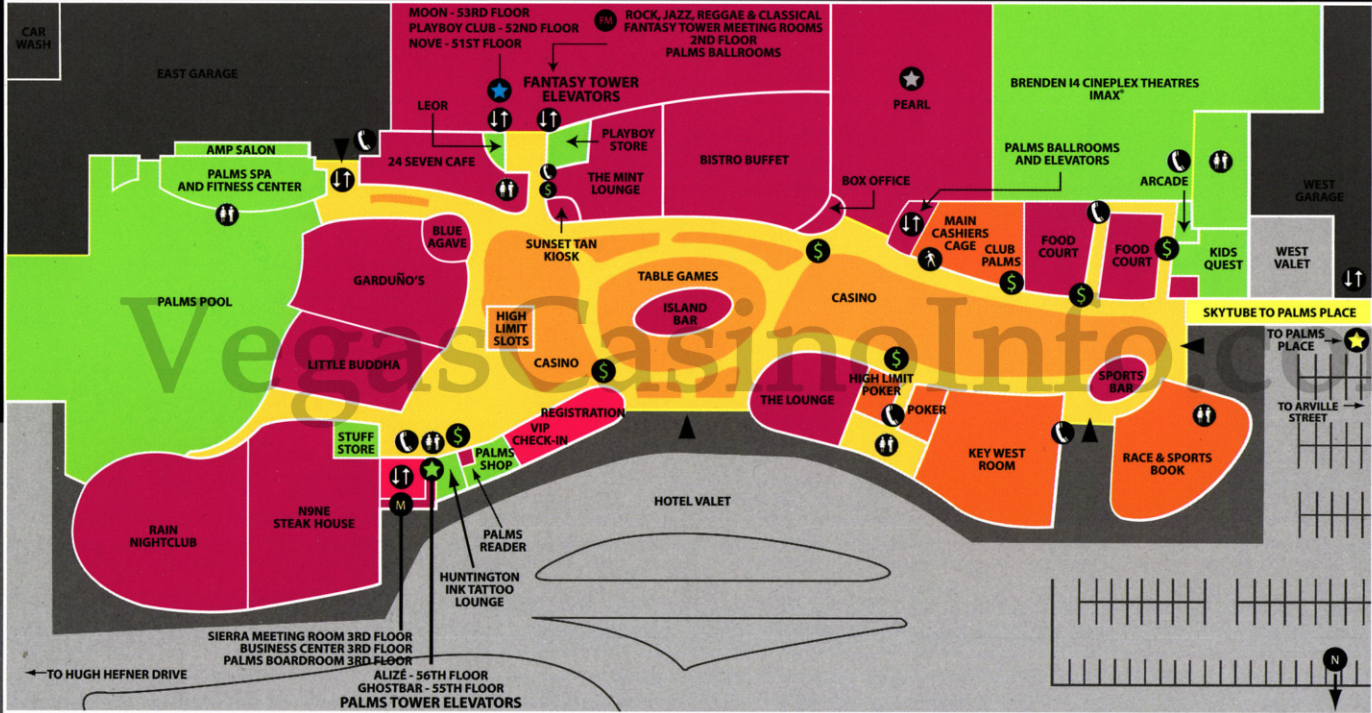

DIRECTORY CASINO LEVEL

- GAMING
- RESTAURANTS/LOUNGES ENTERTAINMENT
- HOTEL SERVICES
- RECREATION
- PARKING GARAGE
- OUTDOOR PARKING
- ENTRANCES
- FM FANTASY TOWER MEETING ROOMS
- M SIERRA MEETING ROOM BUSINESS CENTER
- ★ ALIZÉ & GHOSTBAR
- ♿ RESTROOMS
- \$ ATMS
- ↑↓ ELEVATORS
- 🚶 SECURITY
- ☎ PHONES
- ★ PEARL
- ★ PLAYBOY CLUB, MOON & NOVE ITALIANO
- ★ PALMS PLACE

MARCH 09