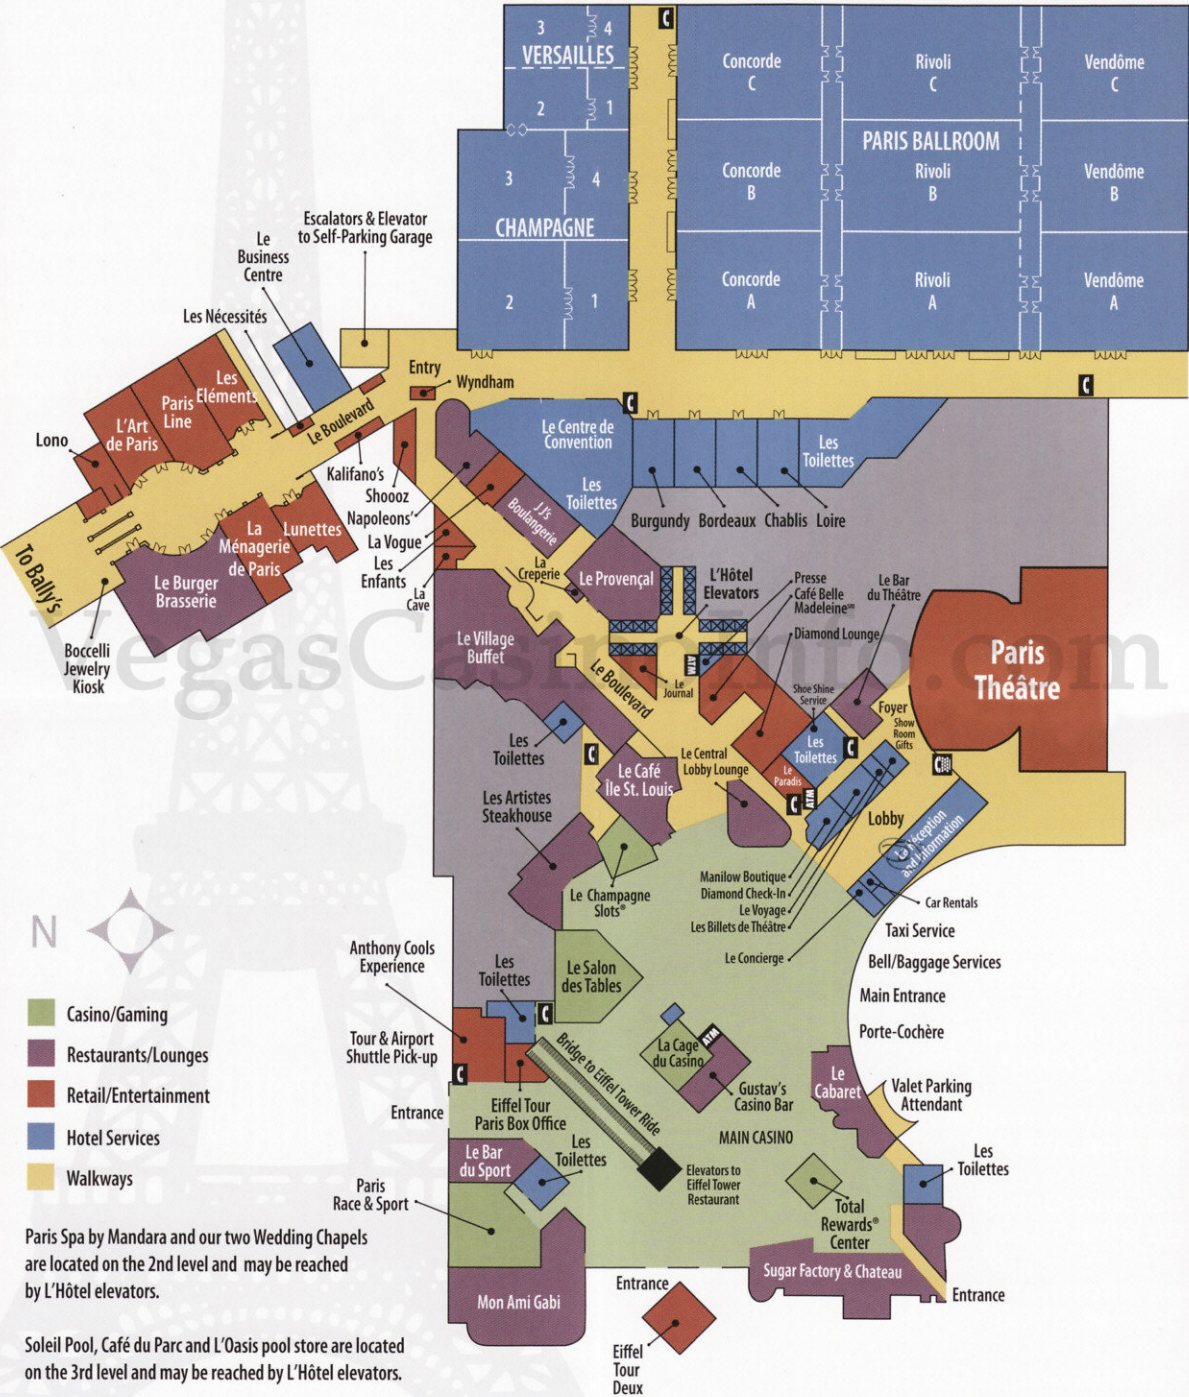

CASINO LEVEL

Paris Spa by Mandara and our two Wedding Chapels are located on the 2nd level and may be reached by L'Hôtel elevators.

Soleil Pool, Café du Parc and L'Oasis pool store are located on the 3rd level and may be reached by L'Hôtel elevators.

All restrooms are wheelchair accessible.