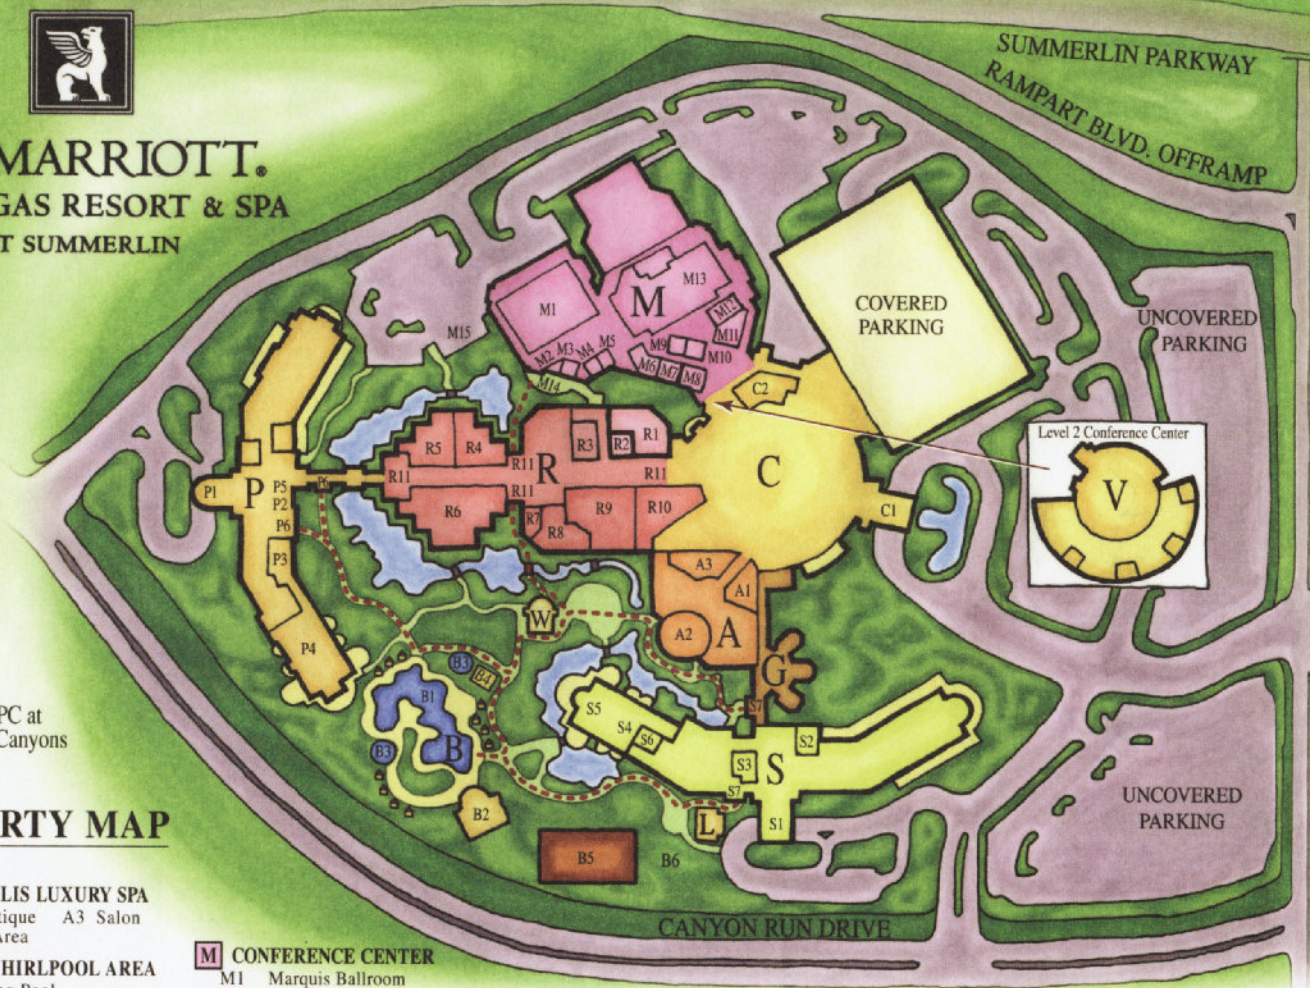

JW MARRIOTT.
LAS VEGAS RESORT & SPA
AT SUMMERLIN

SUMMERLIN PARKWAY
 RAMPART BLVD. OFFRAMP

RAMPART BLVD.

Angel Park

TPC at
The Canyons

PROPERTY MAP

A AQUAE SULIS LUXURY SPA

- A1 Spa Boutique A3 Salon
- A2 Fitness Area

B POOL & WHIRLPOOL AREA

- B1 Swimming Pool
- B2 Waterside Cafe
- B3 Whirlpool Spa
- B4 Towel Hut
- B5 Volleyball Court
- B6 Bocce Ball, Croquet, Horseshoe Pit
- Cabanas

C RAMPART CASINO

- C1 Casino Entrance & Valet Parking
- C2 Carmel Room Fine Dining

G LAMONTS GIFT SHOP

L THE LODGE AT THE LAWN

M CONFERENCE CENTER

- M1 Marquis Ballroom
- M2 Cabrera
- M3 Sevilla
- M4 Aragon
- M5 Leon
- M6 Madrid
- M7 Murcia
- M8 Andalucia
- M9 Navarra
- M10 Galicia
- M11 Cataluna
- M12 Castilla
- M13 Grand Ballroom
- M14 Exterior Entrance to Conference Center
- M15 Conference Center Turnaround

P JW MARRIOTT PALMS TOWER

- P1 Hotel Entrance & Valet Parking
- P2 Front Desk/Concierge
- P3 Tazzas
- P4 Parian
- P5 Fitness Center (2nd Floor)
- P6 Entrance to Garden Walkways

--- Alternate Garden access
between Hotel Towers and
Conference Center