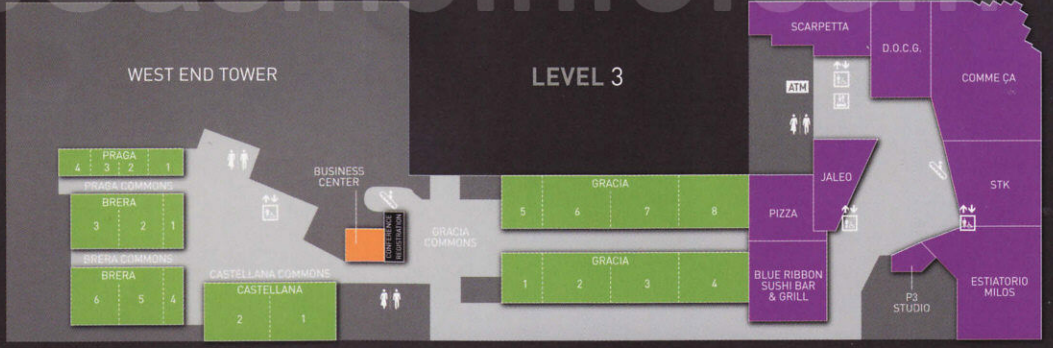

THE COSMOPOLITAN™
of LAS VEGAS

-  CASHIER
-  SHOPPING
-  ATM
-  POOL
-  CONCIERGE
-  CASINO
-  GUEST SERVICES
-  CONVENTION
-  IDENTITY MEMBERSHIP
-  DINING & NIGHTLIFE
-  RESTROOM
-  PATHWAYS
-  ELEVATOR
-  FOOTPRINT
-  ESCALATOR
-  SPA
-  PARKING ELEVATOR
-  REGISTRATION

FLOOR 17
EASTSIDE TOWER

FLOOR 14
WEST END TOWER

WEST END TOWER

LEVEL 4

EASTSIDE TOWER

WEST END TOWER

LEVEL 3

EASTSIDE TOWER

WEST END TOWER

LEVEL 2

EASTSIDE TOWER

WEST END TOWER

LEVEL 1

EASTSIDE TOWER

3708 Las Vegas Blvd. South
Las Vegas, NV 89109

702.698.7000