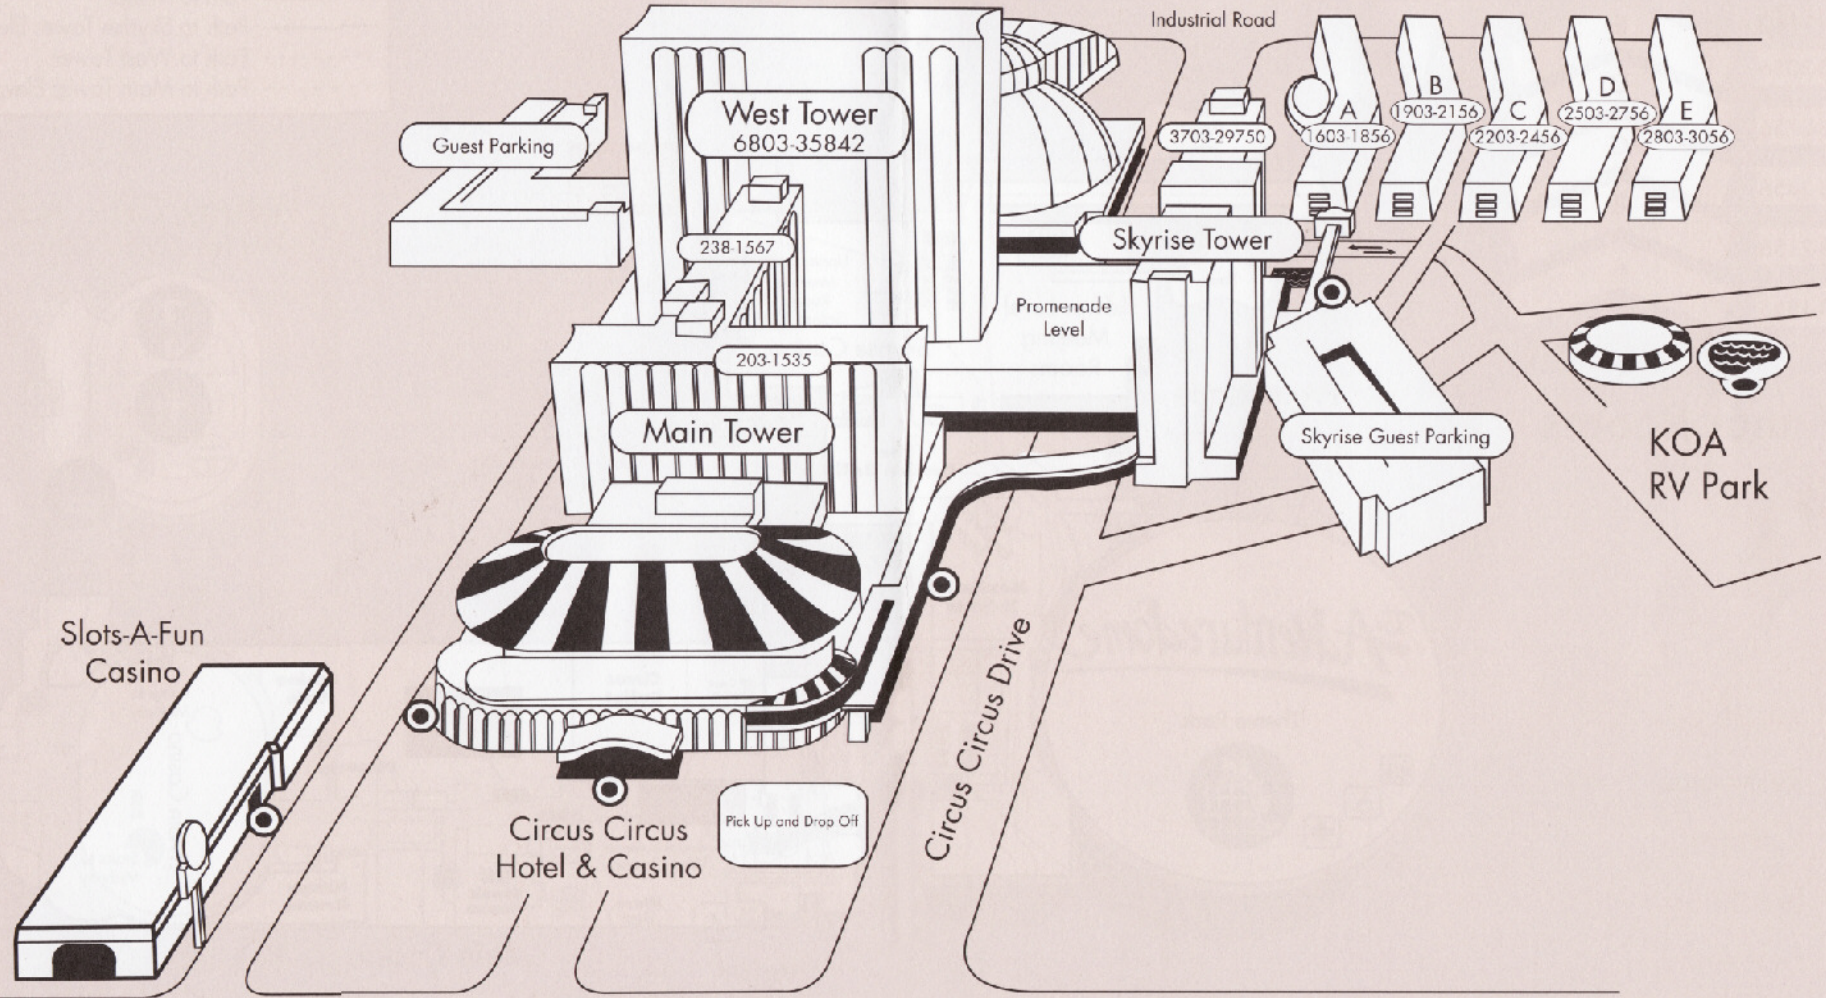

# The Adventuredome

# Circus Circus Manor

Guest Parking

West Tower  
6803-35842

238-1567

203-1535

Main Tower

Promenade Level

3703-29750

Skyrise Tower

Skyrise Guest Parking

A  
603-1856

B  
1903-2156

C  
2203-2456

D  
2503-2756

E  
2803-3056

KOA  
RV Park

Slots-A-Fun  
Casino

Circus Circus  
Hotel & Casino

Pick Up and Drop Off

Circus Circus Drive

Las Vegas Blvd. "The Strip"